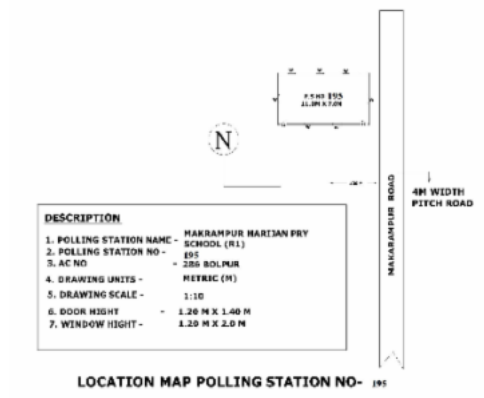

Nazri Naksha

Google Map View