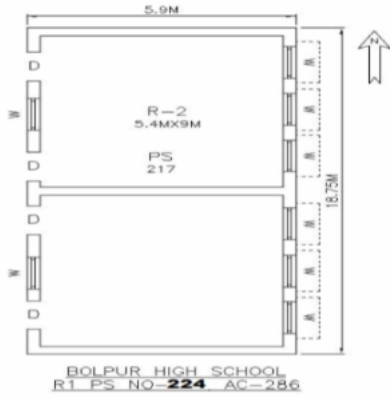

Nazri Naksha

Google Map View

Polling Station Building Front View

Polling Station Front View

Cad View

Key MAP View