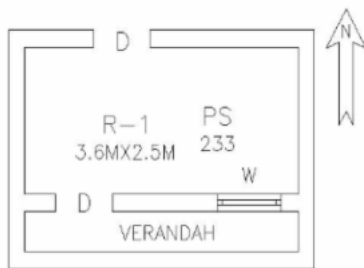

Cad View

Key MAP View

ARJUNLAL J.B. SCHOOL
R1 PS NO-240 , AC-286