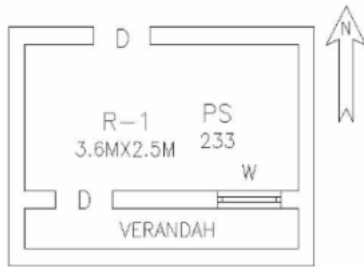

Nazri Naksha

Google Map View

Polling Station Building Front View

Polling Station Front View

Cad View

ARJUNAL J.B SCHOOL
R1 PS NO-241 , AC-286

Key MAP View