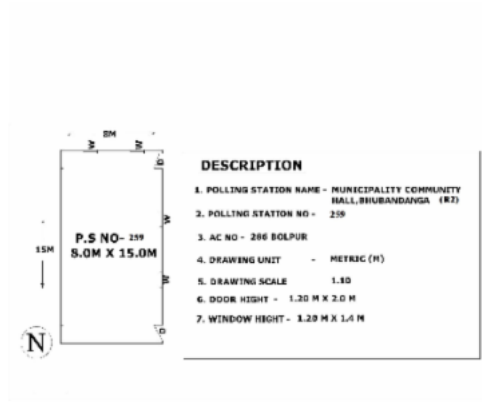

Nazri Naksha

Google Map View