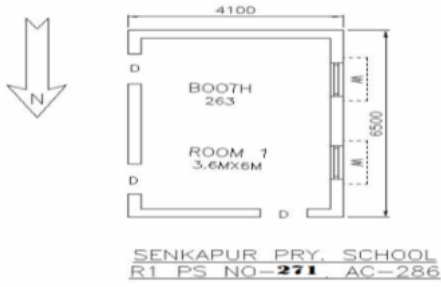

Nazri Naksha

Google Map View

Polling Station Building Front View

Polling Station Front View

Cad View

Key MAP View