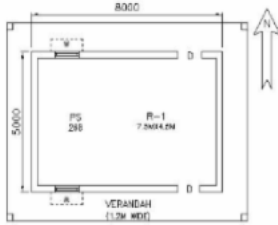

Nazri Naksha

Google Map View

Polling Station Building Front View

Polling Station Front View

Cad View

SUPUR GSF PRY. SCHOOL
RT PS NO. 277 AC-286

Key MAP View