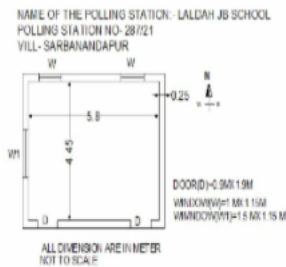

Nazri Naksha

Google Map View

Polling Station Building Front View

Polling Station Front View

Cad View

Key MAP View