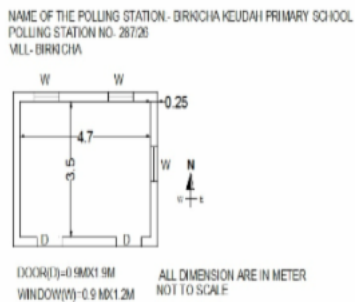

Nazri Naksha

Google Map View

Polling Station Building Front View

Polling Station Front View

Cad View

Key MAP View