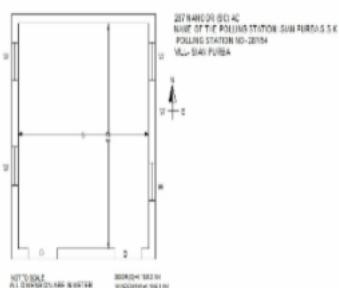

Nazri Naksha

Google Map View

Polling Station Building Front View

Polling Station Front View

Cad View

Key MAP View