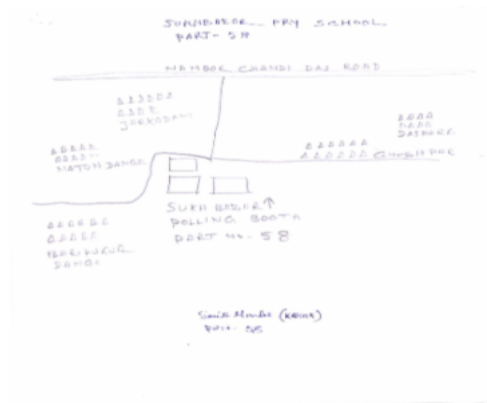

Nazri Naksha

Google Map View