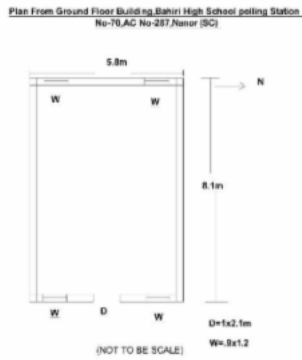

Nazri Naksha

Google Map View

Polling Station Building Front View

Polling Station Front View

Cad View

Key MAP View