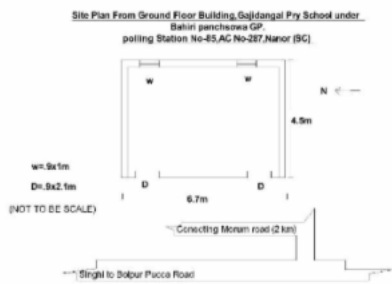

Nazri Naksha

Google Map View