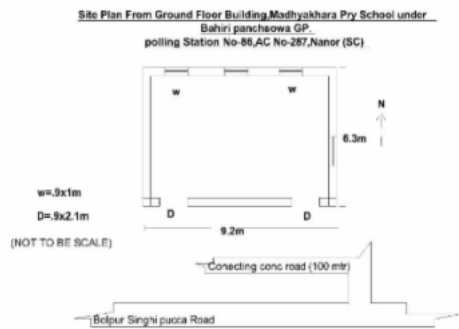

Nazri Naksha

Google Map View