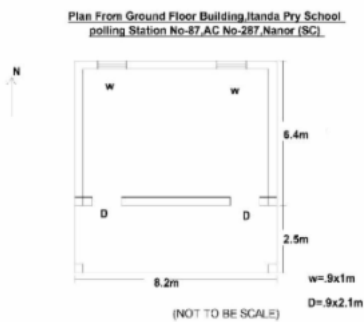

Nazri Naksha

Google Map View

Polling Station Building Front View

Polling Station Front View

Cad View

Key MAP View