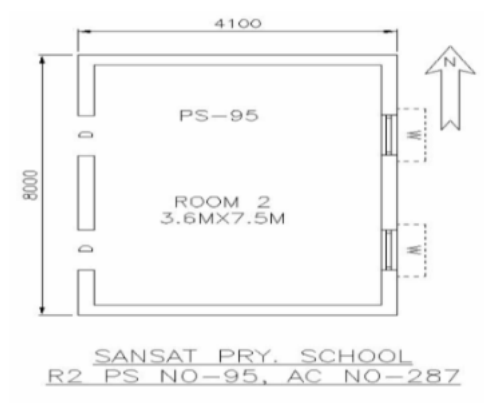

Nazri Naksha

Google Map View

Polling Station Building Front View

Polling Station Front View

Cad View

Key MAP View