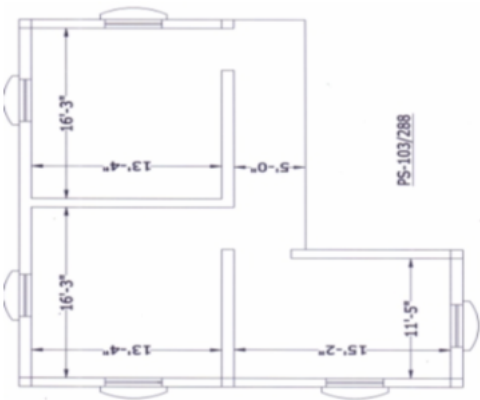

Nazri Naksha

Google Map View

Polling Station Building Front View

Polling Station Front View

Cad View

Key MAP View