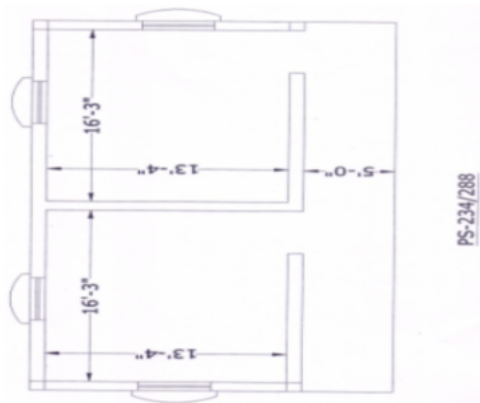

Nazri Naksha

Google Map View

Polling Station Building Front View

Polling Station Front View

Cad View

Key MAP View