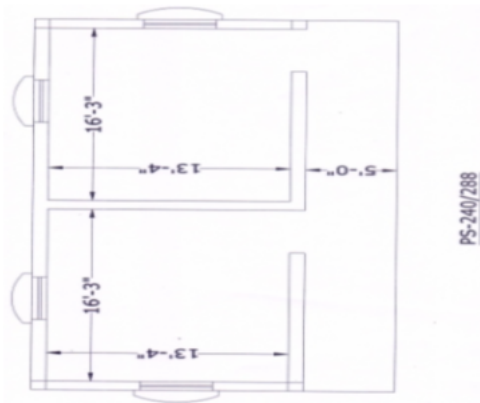

Nazri Naksha

Google Map View

Polling Station Building Front View

Polling Station Front View

Cad View

Key MAP View