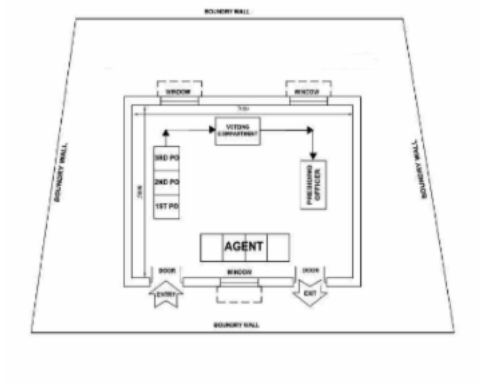

Nazri Naksha

Google Map View

Polling Station Building Front View

Polling Station Front View

Cad View

Key MAP View