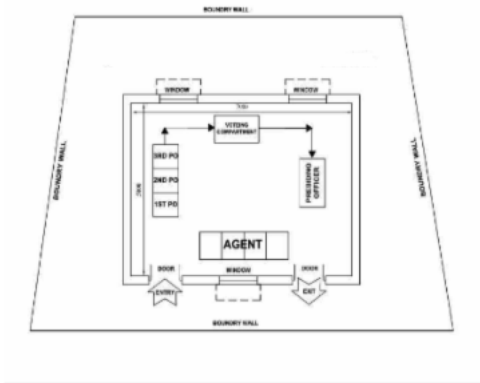

Nazri Naksha

Google Map View

Polling Station Building Front View

Polling Station Front View

Cad View

Key MAP View