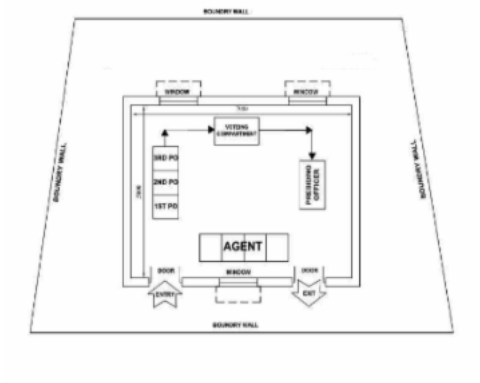

Nazri Naksha

Google Map View

Polling Station Building Front View

Polling Station Front View

Cad View

Key MAP View