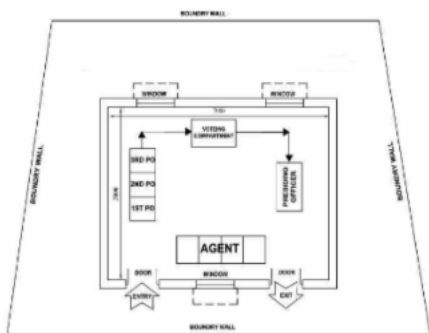

Nazri Naksha

Google Map View

Polling Station Building Front View

Polling Station Front View

Cad View

Key MAP View