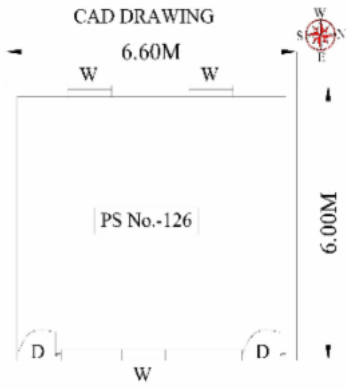

Nazri Naksha

Google Map View

Polling Station Building Front View

Polling Station Front View

Cad View

Key MAP View