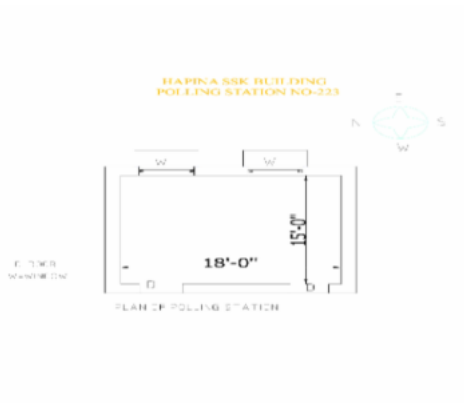

Nazri Naksha

Google Map View

Polling Station Building Front View

Polling Station Front View

Cad View

Key MAP View