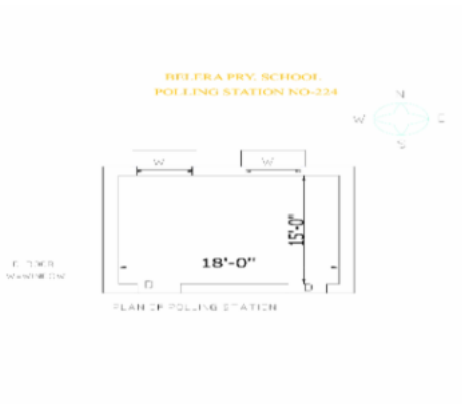

Nazri Naksha

Google Map View

Polling Station Building Front View

Polling Station Front View

Cad View

Key MAP View