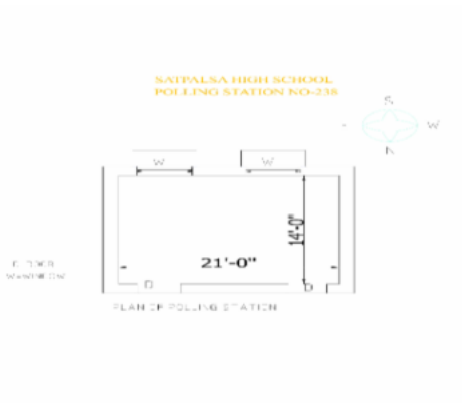

Nazri Naksha

Google Map View

Polling Station Building Front View

Polling Station Front View

Cad View

Key MAP View