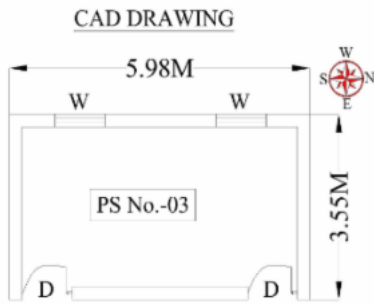

Nazri Naksha

Google Map View

Polling Station Building Front View

Polling Station Front View

Cad View

Key MAP View