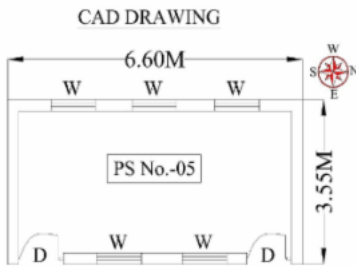

Nazri Naksha

Google Map View

Polling Station Building Front View

Polling Station Front View

Cad View

Key MAP View