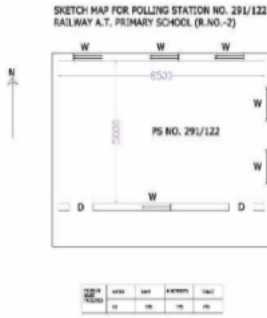

Nazri Naksha

Google Map View

Polling Station Building Front View

Polling Station Front View

Cad View

Key MAP View