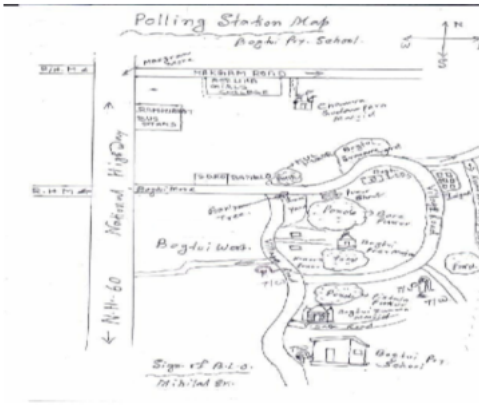

Nazri Naksha

Google Map View