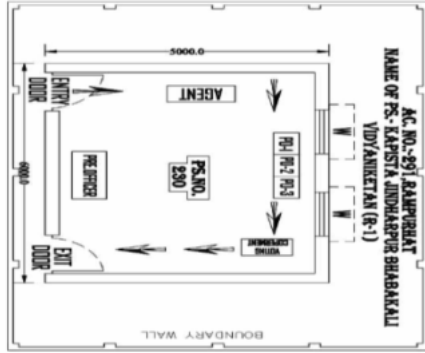

Nazri Naksha

Google Map View

Polling Station Building Front View

Polling Station Front View

Cad View

Key MAP View