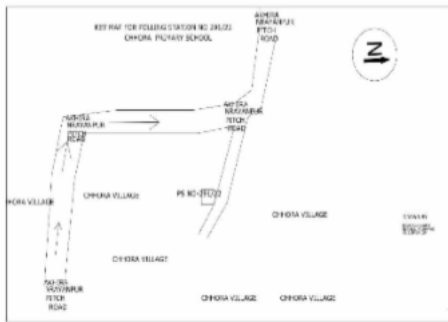

Nazri Naksha

Google Map View

Polling Station Building Front View

Polling Station Front View

Cad View

Key MAP View