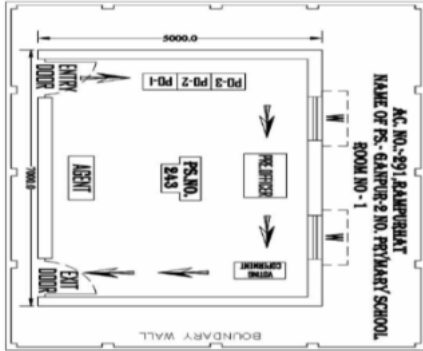

Nazri Naksha

Google Map View

Polling Station Building Front View

Polling Station Front View

Cad View

Key MAP View