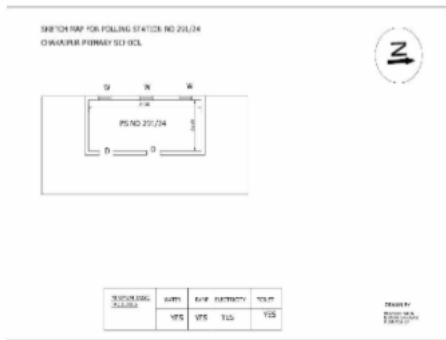

Nazri Naksha

Google Map View

Polling Station Building Front View

Polling Station Front View

Cad View

Key MAP View