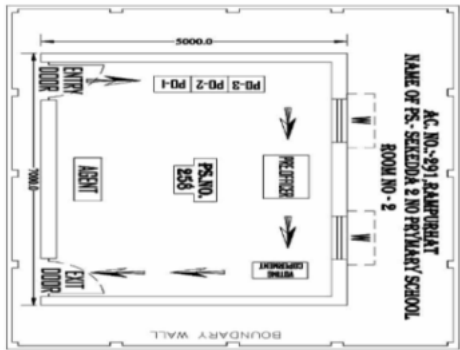

Nazri Naksha

Google Map View

Polling Station Building Front View

Polling Station Front View

Cad View

Key MAP View