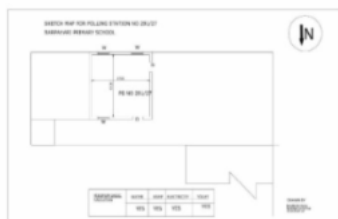

Nazri Naksha

an click on under on EME screen for final action

Google Map View

Polling Station Building Front View

Polling Station Front View

Cad View

Key MAP View