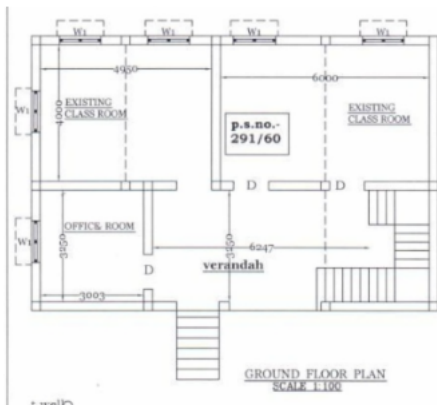

Nazri Naksha

Google Map View

Polling Station Building Front View

Polling Station Front View

Cad View

Key MAP View