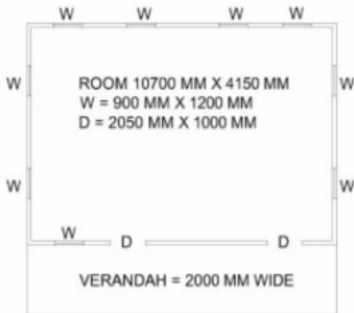

Cad View

P.S. NO - 78 UTTAR AMBARI NEW PRIMARY SCHOOL.