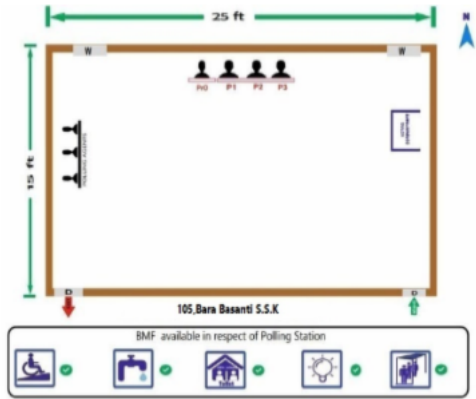

Nazri Naksha

Google Map View

Polling Station Building Front View

Polling Station Front View

Cad View

Key MAP View