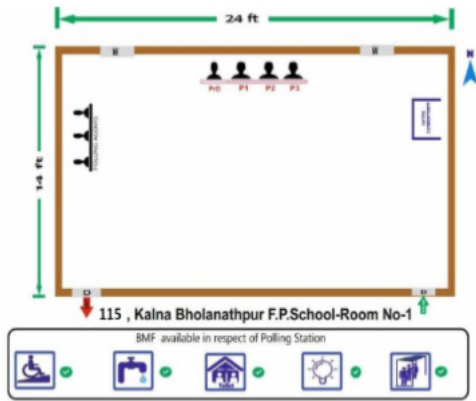

Nazri Naksha

Google Map View

Polling Station Building Front View

Polling Station Front View

Cad View

Key MAP View