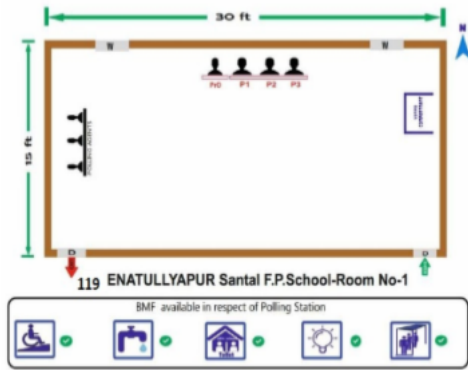

Nazri Naksha

Google Map View

Polling Station Building Front View

Polling Station Front View

Cad View

Key MAP View