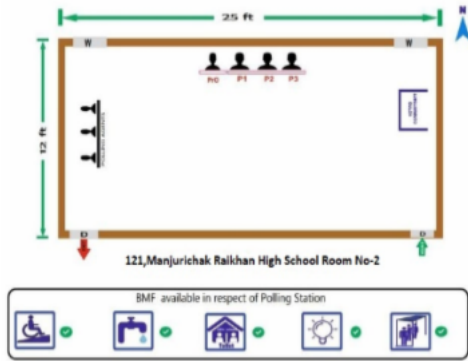

Nazri Naksha

Google Map View

Polling Station Building Front View

Polling Station Front View

Cad View

Key MAP View