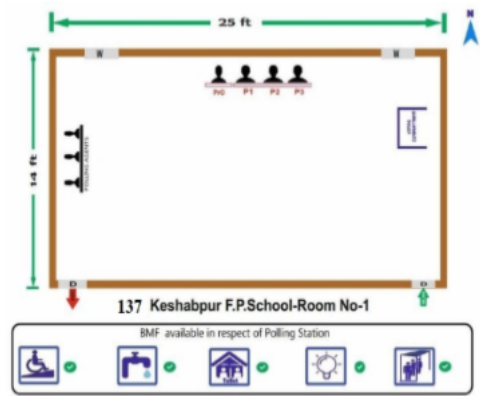

Nazri Naksha

Google Map View

Polling Station Building Front View

Polling Station Front View

Cad View

Key MAP View