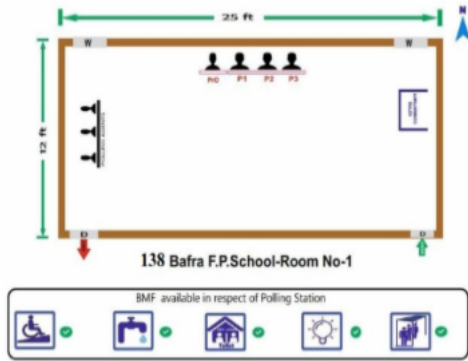

Nazri Naksha

Google Map View

Polling Station Building Front View

Polling Station Front View

Cad View

Key MAP View