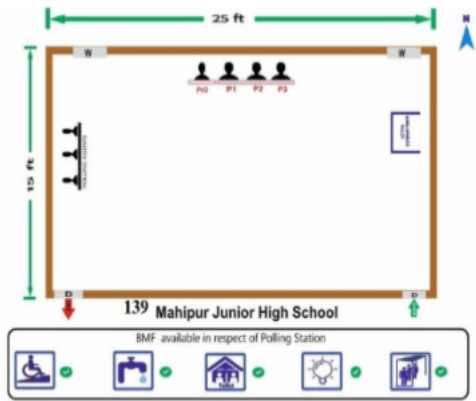

Nazri Naksha

Google Map View

Polling Station Building Front View

Polling Station Front View

Cad View

Key MAP View