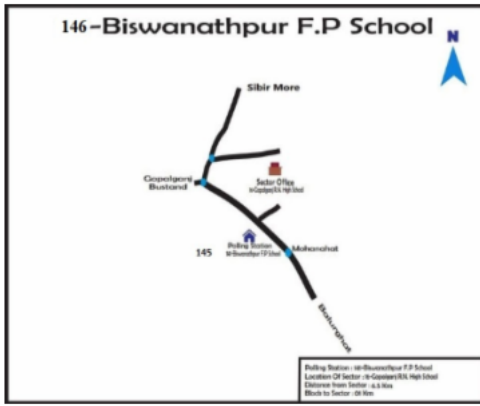

Nazri Naksha

Google Map View