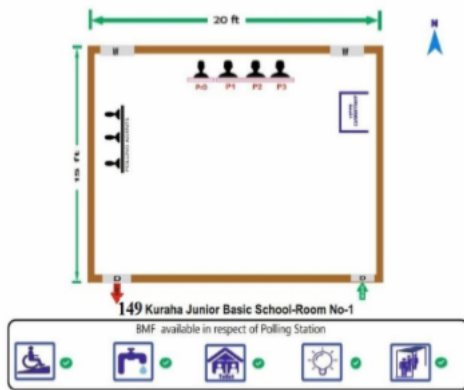

Nazri Naksha

Google Map View

Polling Station Building Front View

Polling Station Front View

Cad View

Key MAP View