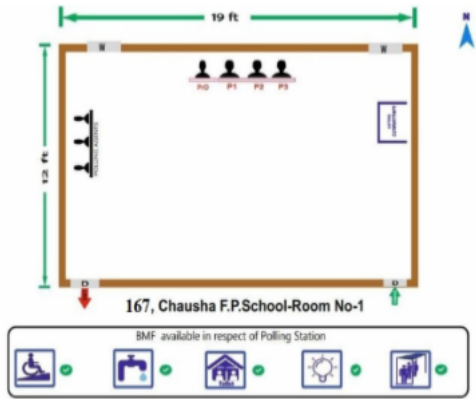

Nazri Naksha

Google Map View

Polling Station Building Front View

Polling Station Front View

Cad View

Key MAP View