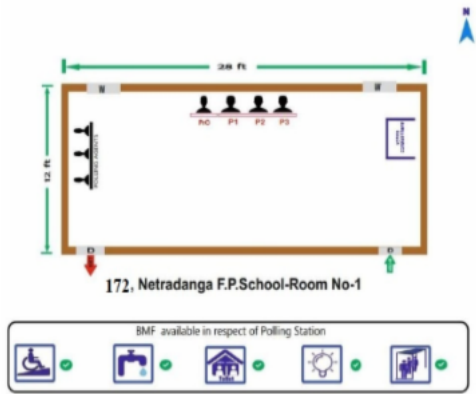

Nazri Naksha

Google Map View

Polling Station Building Front View

Polling Station Front View

Cad View

Key MAP View